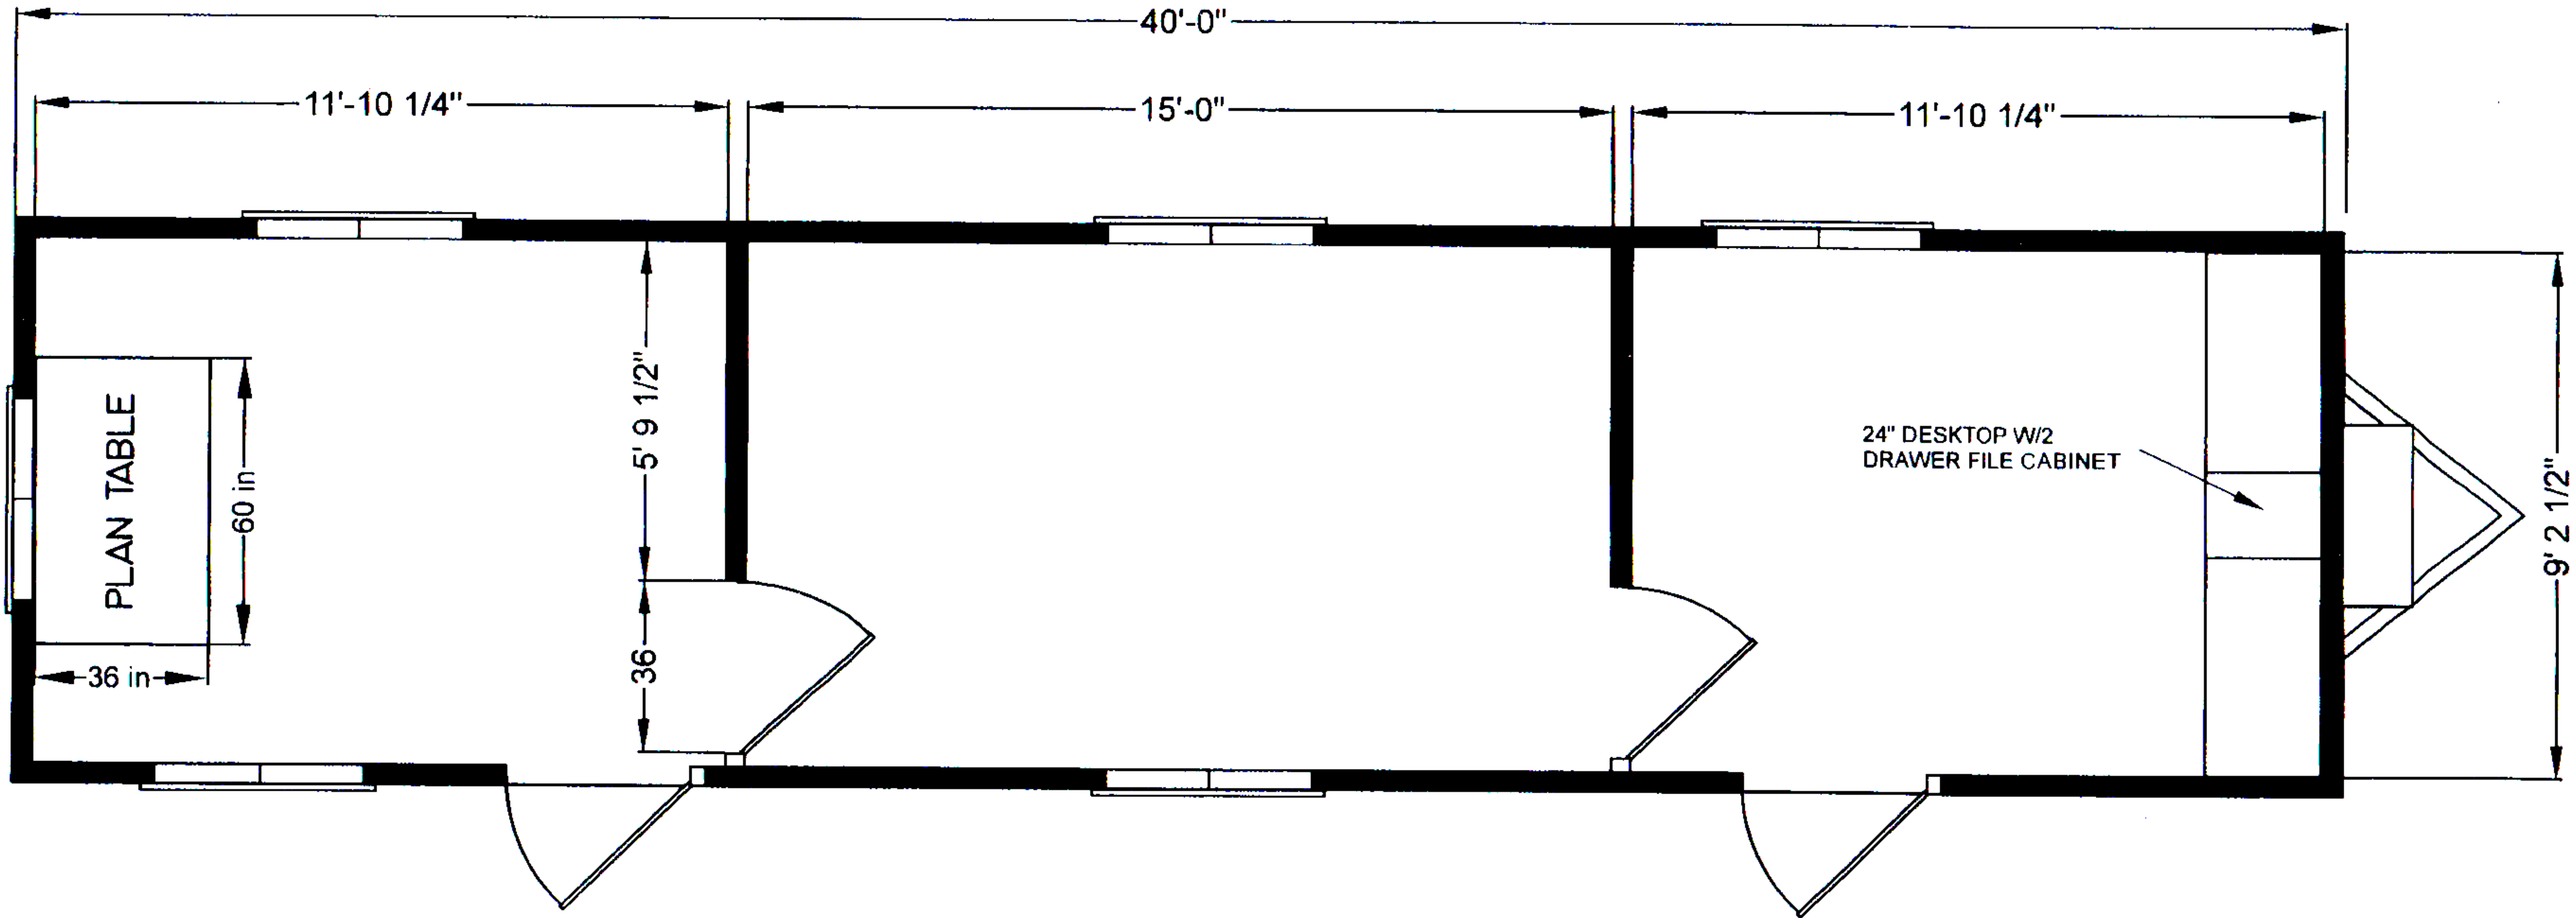

P.O. BOX 80601 • BILLINGS, MT 59108-0601
(406) 259-9175 • FAX (406) 259-9675

Mobile Office 40' X 10'

ELECTRICAL:

Single phase 220 100 amp

INSULATION:

R-19 in ceiling and floor and R-11 in exterior walls

EXTERIOR:

Wood siding

HEATING:

34,130 BTUH ceiling ducted w/thermostat

A/C:

24,000 BTUH ceiling ducted w/thermostat