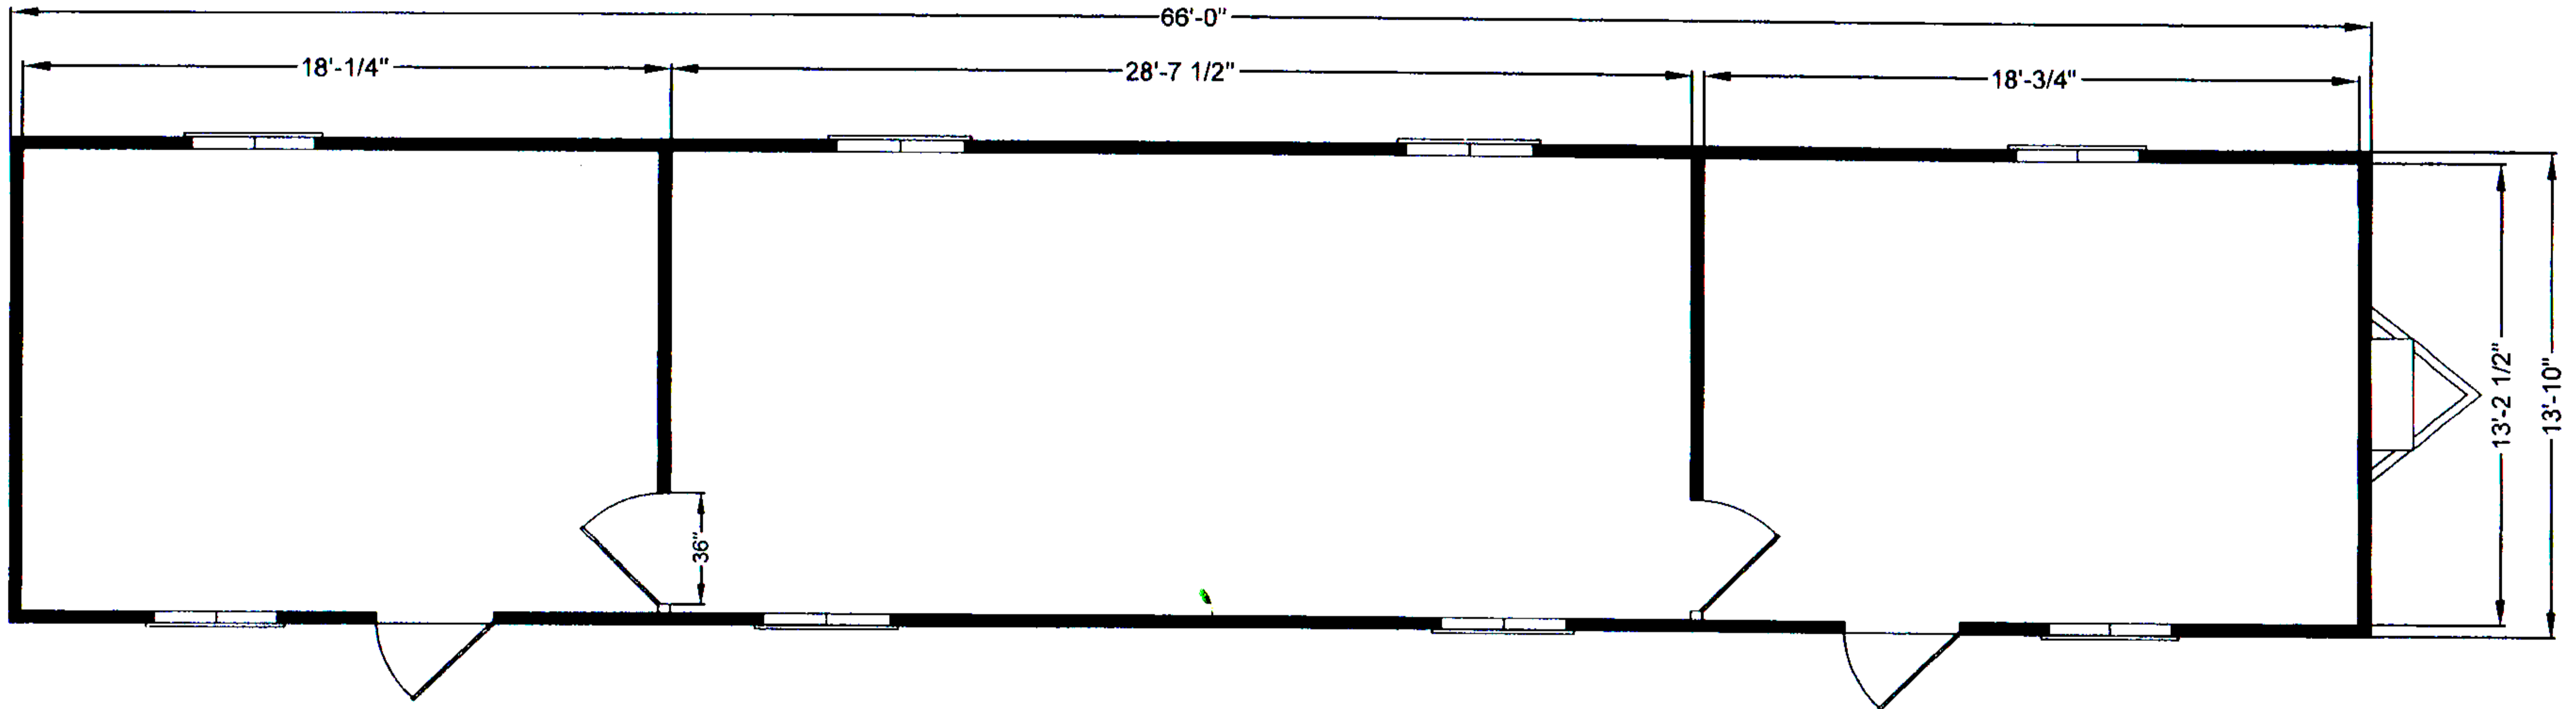

P.O. BOX 80601 • BILLINGS, MT 59108-0601
(406) 259-9175 • FAX (406) 259-9675

Mobile Office 66' X 14'

ELECTRICAL:

Single phase 220 200 amp

INSULATION:

R-19 in ceiling and floor and R-11 in exterior walls

EXTERIOR:

Wood siding

HEATING:

51,195 BTUH ceiling ducted w/thermostat

A/C:

36,000 BTUH ceiling ducted w/thermostat