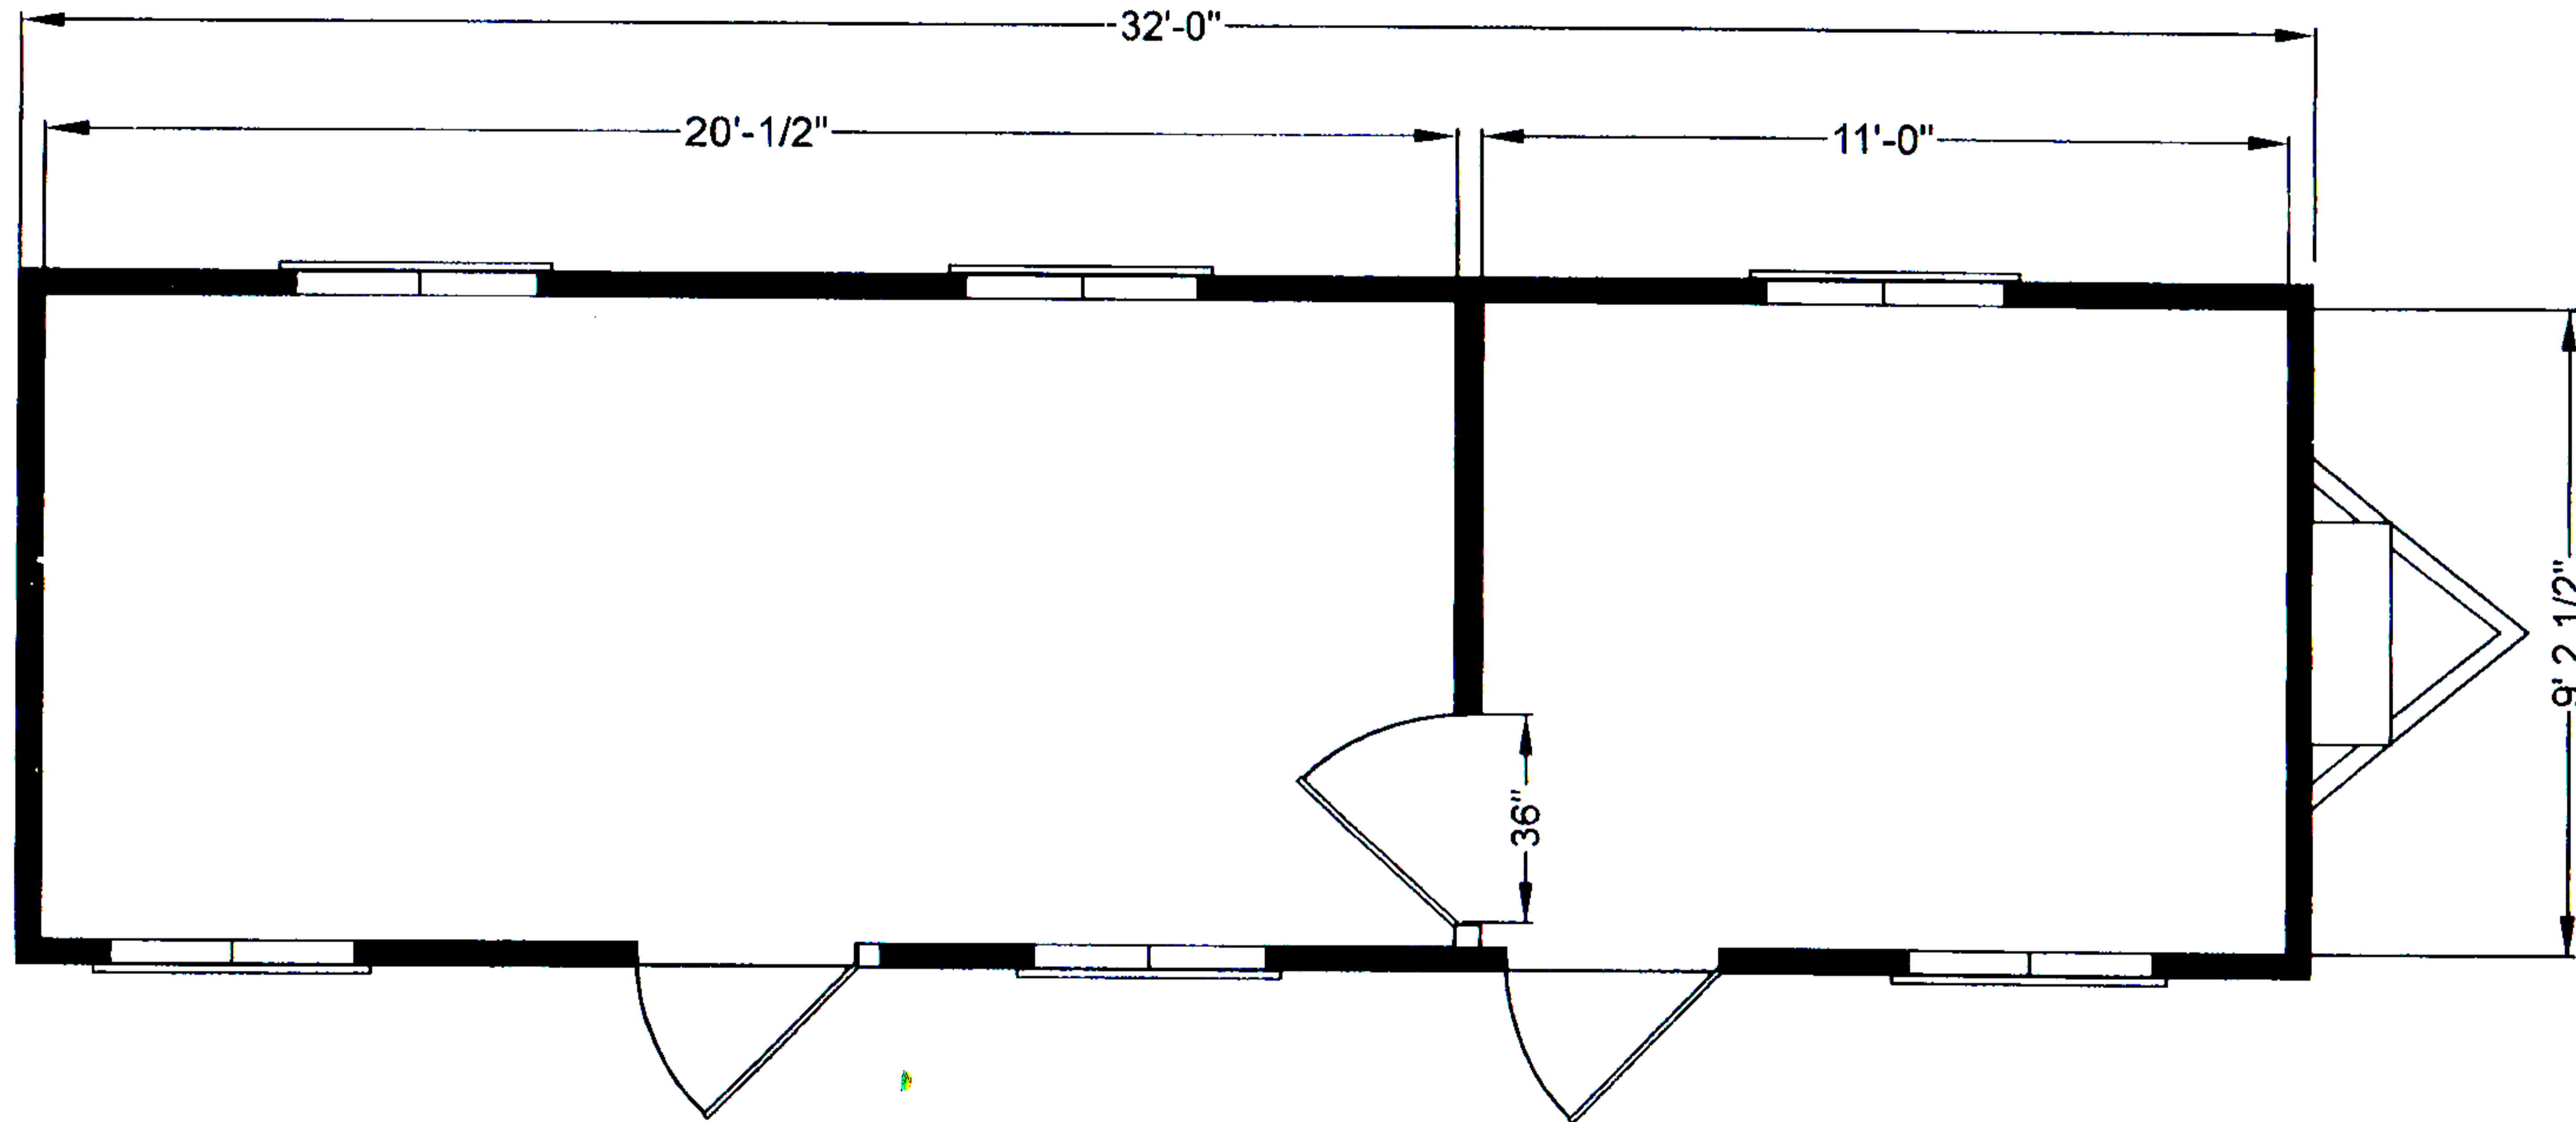

P.O. BOX 80601 • BILLINGS, MT 59108-0601
(406) 259-9175 • FAX (406) 259-9675

Mobile Office 32' X 10'

ELECTRICAL:

Single phase 220 100 amp

INSULATION:

R-19 in ceiling and floor and R-11 in exterior walls

EXTERIOR:

Wood siding

HEATING:

23,200 BTUH ceiling ducted w/thermostat

A/C:

23,600 BTUH ceiling ducted w/thermostat