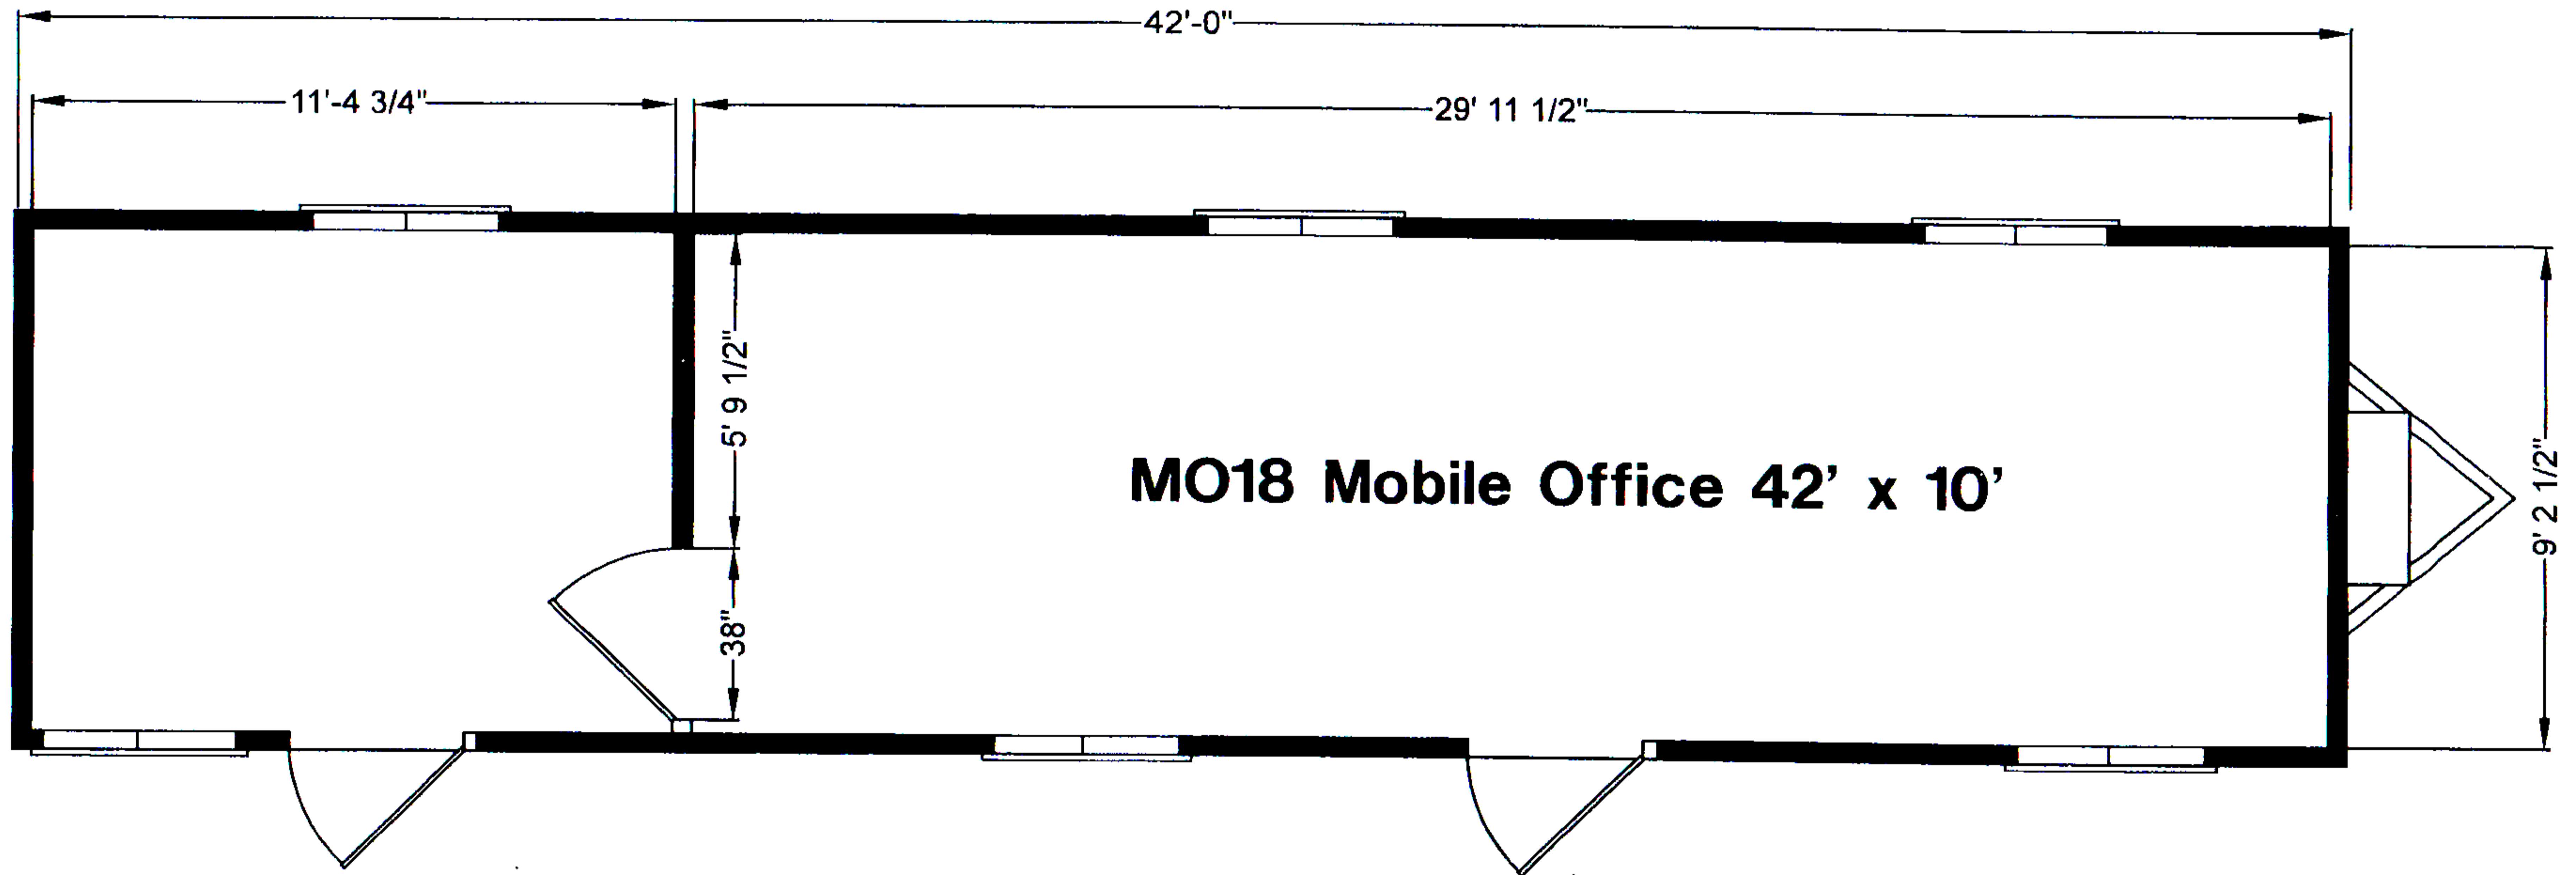

P.O. BOX 80601 • BILLINGS, MT 59108-0601
(406) 259-9175 • FAX (406) 259-9675

Mobile Office 42' x 10'

ELECTRICAL:
Single phase 220 100 amp

INSULATION:
R-19 in ceiling with R-11 in floor and exterior walls

EXTERIOR:
Wood siding

HEATING:
34,130 BTUH ceiling ducted w/thermostat

A/C:
23,600 BTUH ceiling ducted w/thermostat